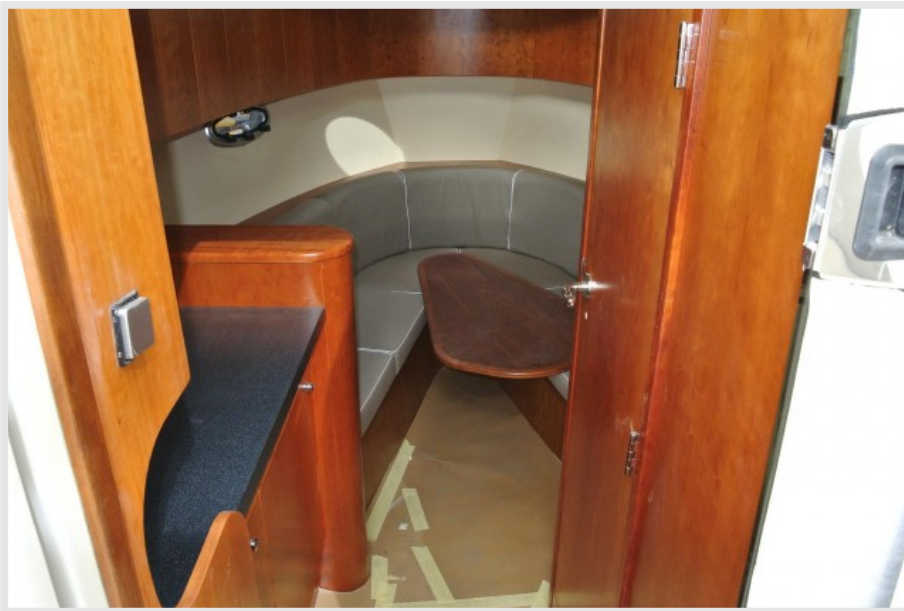

Sizes & Weights

Length	8,70 m
Width	2,50 m
Draft	0,70 m
Headroom	1,80 m

EUROPEAN YACHTING NETWORK

DECK EQUIPMENT

Material deck	Polyester
Options present	Bimini top Cockpitcover Sailing lights Dining table

ELECTRONICS

Voltage circuit	12V + 220V
Options present	Battery charger Shore power

ENGINE ROOM

Options present	Washbasin 220V socket
------------------------	--------------------------

INTERIOR LAYOUT

Berths	2
---------------	---

TECHNICAL DETAILS

Material (hull)	Polyester
Material structure	Polyester
Technical condition hull	new
Technical condition deck	new
Condition structure	new

WET ROOM

Toilet	1
---------------	---

EUROPEAN YACHTING NETWORK