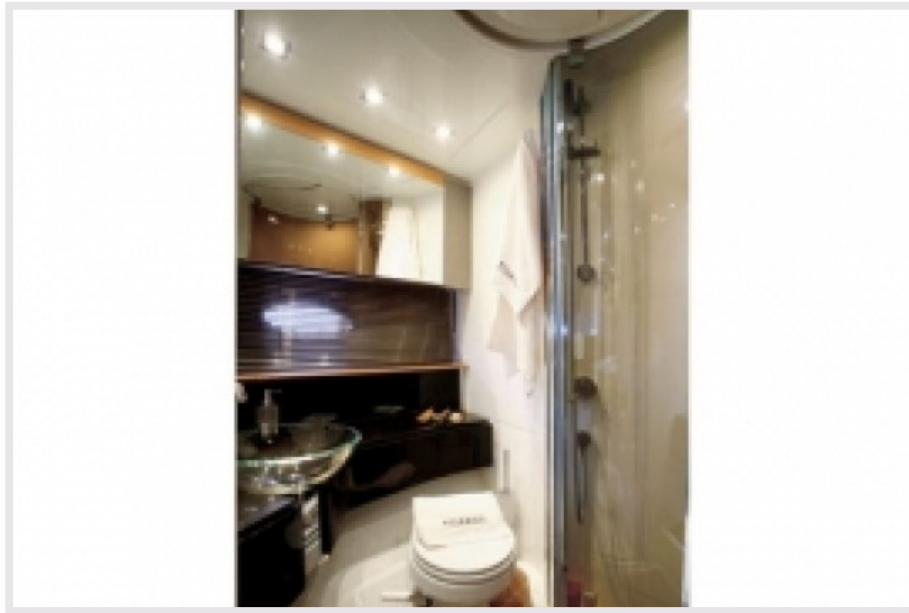

EUROPEAN YACHTING NETWORK

NAVIGATION

Heck thruster	Yes
Options present	Radar
	Navtex
	Automatic pilot
	GPS
	Clock and Barometer
	Map plotter

TECHNICAL DETAILS

Technical condition below the waterline	new
Technical condition hull	new
Technical condition deck	new
Condition structure	new
Options present	Air-conditioning

WET ROOM

Toilet	2
Shower	1
Bathrooms	2

EUROPEAN YACHTING NETWORK