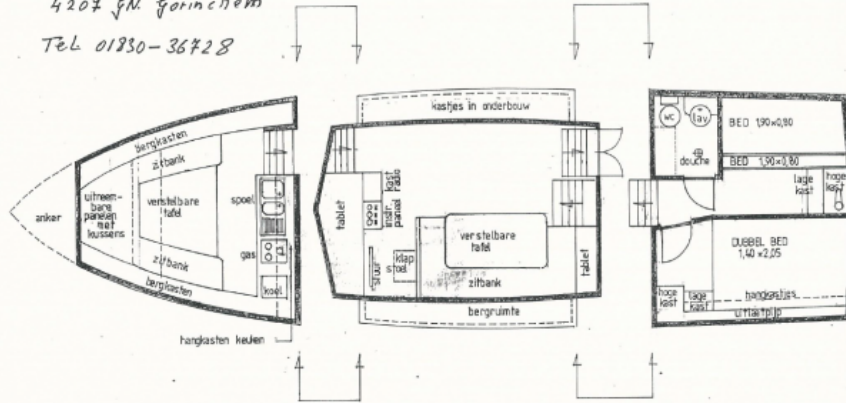

EUROPEAN YACHTING NETWORK

Dinette

MATERIALS INTERIOR

Ceiling	Wood
-	Shipyard
Floor covering	Hout
Seats	Fabric
Options present	Curtains

NAVIGATION

Bow thruster	Electric
Options present	Mariphone
	Compass
	Depth gauge
	GPS

OTHER

Dinghy	None

TECHNICAL DETAILS

Type of engine	Inboard
Technical condition below the waterline	Good condition
Material (hull)	Steel
Anti fouling	Done 2015

WET ROOM

Toilet	1
Shower	1
Bathrooms	1

EUROPEAN YACHTING NETWORK

Bötenbouw Tukker
Spijke dijk 2a
4204 GN Gorinchem
Tel 01830-36428

Botticelli
bericeo-II

a. vandenbogaerde kuurne

056.714050